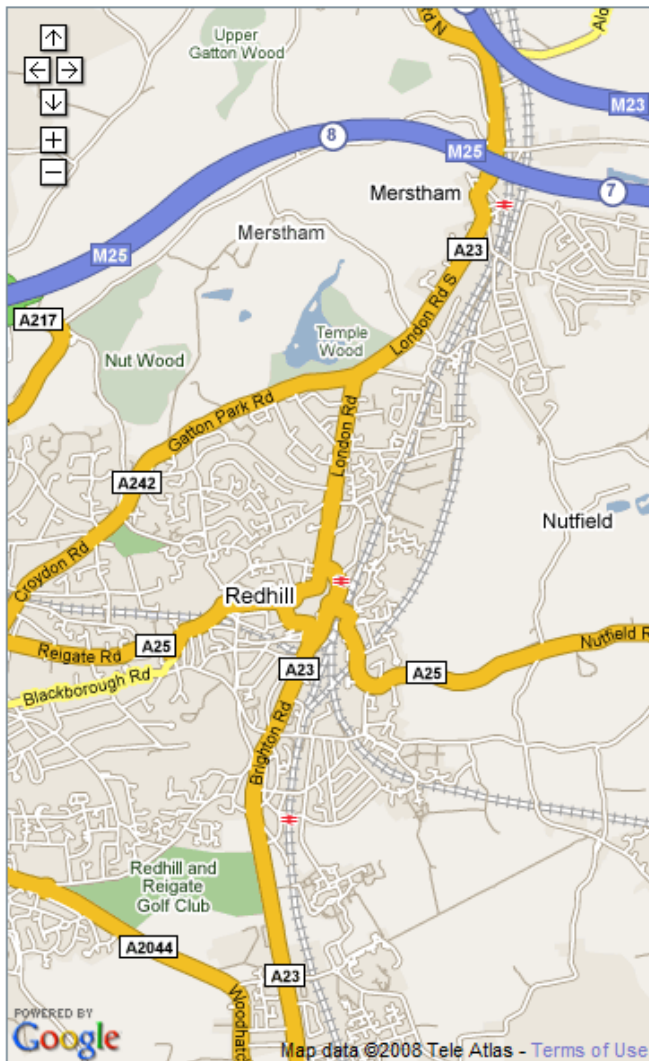

# Map And Directions to Lynwood Guest House

## Directions from the South by Road

- Follow the A23 into Redhill.
- Follow the town centre one way system around the town centre.
- As you leave the town centre you will see the Memorial Park on the right hand side.
- Lynwood Road is approximately 100m on your right hand side.
- Lynwood Guest House is on the corner of Lynwood Road and the London Road A23.

## Directions from the North by Road

- Follow the A23 into Redhill.
- You will see Lynwood Road on your left hand side approximately 200m before you enter the Town centre one way system.
- Lynwood Guest House is on the corner of Lynwood Road and the London Road A23.